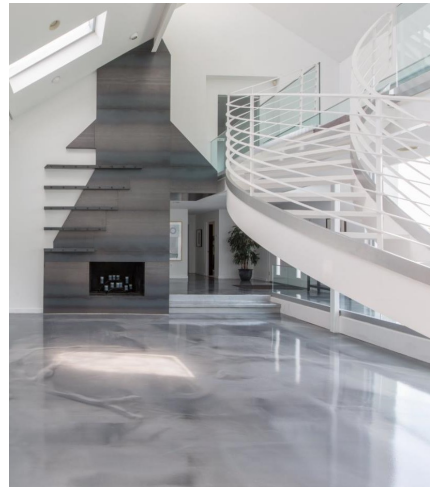

One reason for the success of our projects is that the firm works with exceptional artisans and contractors in all trades guaranteeing the highest level of quality and finish work. Another signature of the firm is its ability to design and source architectural elements that are unique to your home. Interior and exterior

doors, moldings, casework, flooring materials, windows and stairs are but a few examples. We acquire hard to find materials whether 200 years old or ultra modern, which enables us to truly make our clients projects very special. The firm also designs fine furniture and lighting — the finishing touch of defining a fully comprehensive design-build project.